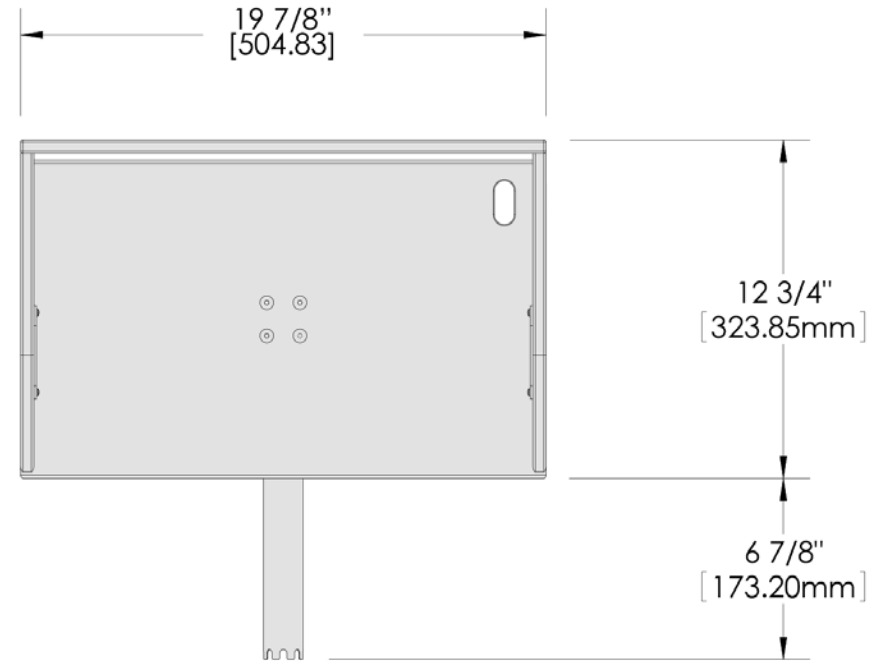

MAGMA PRODUCTS, INC.

3940 Pixie Ave. • Lakewood, CA 90712 • Tel: (562) 627-0500  
MagmaProducts.com • Mail@MagmaProducts.com

**T10-312B**  
**Bait / Filet Mate™**  
**Serving / Cutting Tables**  
**with LevelLock® Mount**  
19-7/8" x 12-3/4" (50.5 cm x 32.4 cm)  
Table Weight 7.11 lbs.  
(3.23 kg)

FRONT

SIDE

TOP

BOTTOM