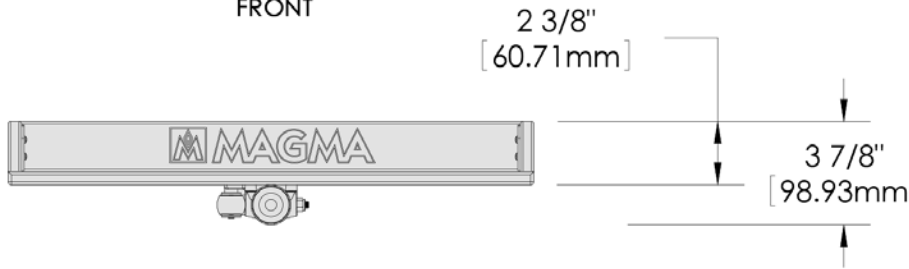

MAGMA PRODUCTS, INC.

3940 Pixie Ave. • Lakewood, CA 90712 • Tel: (562) 627-0500  
MagmaProducts.com • Mail@MagmaProducts.com

**T10-312B**  
**Bait / Filet Mate™**  
**Serving / Cutting Tables**  
**with LevelLock® Mount**  
19-7/8" x 12-3/4" (50.5 cm x 32.4 cm)  
Table Weight 7.11 lbs.  
(3.23 kg)

FRONT

SIDE

TOP

BOTTOM